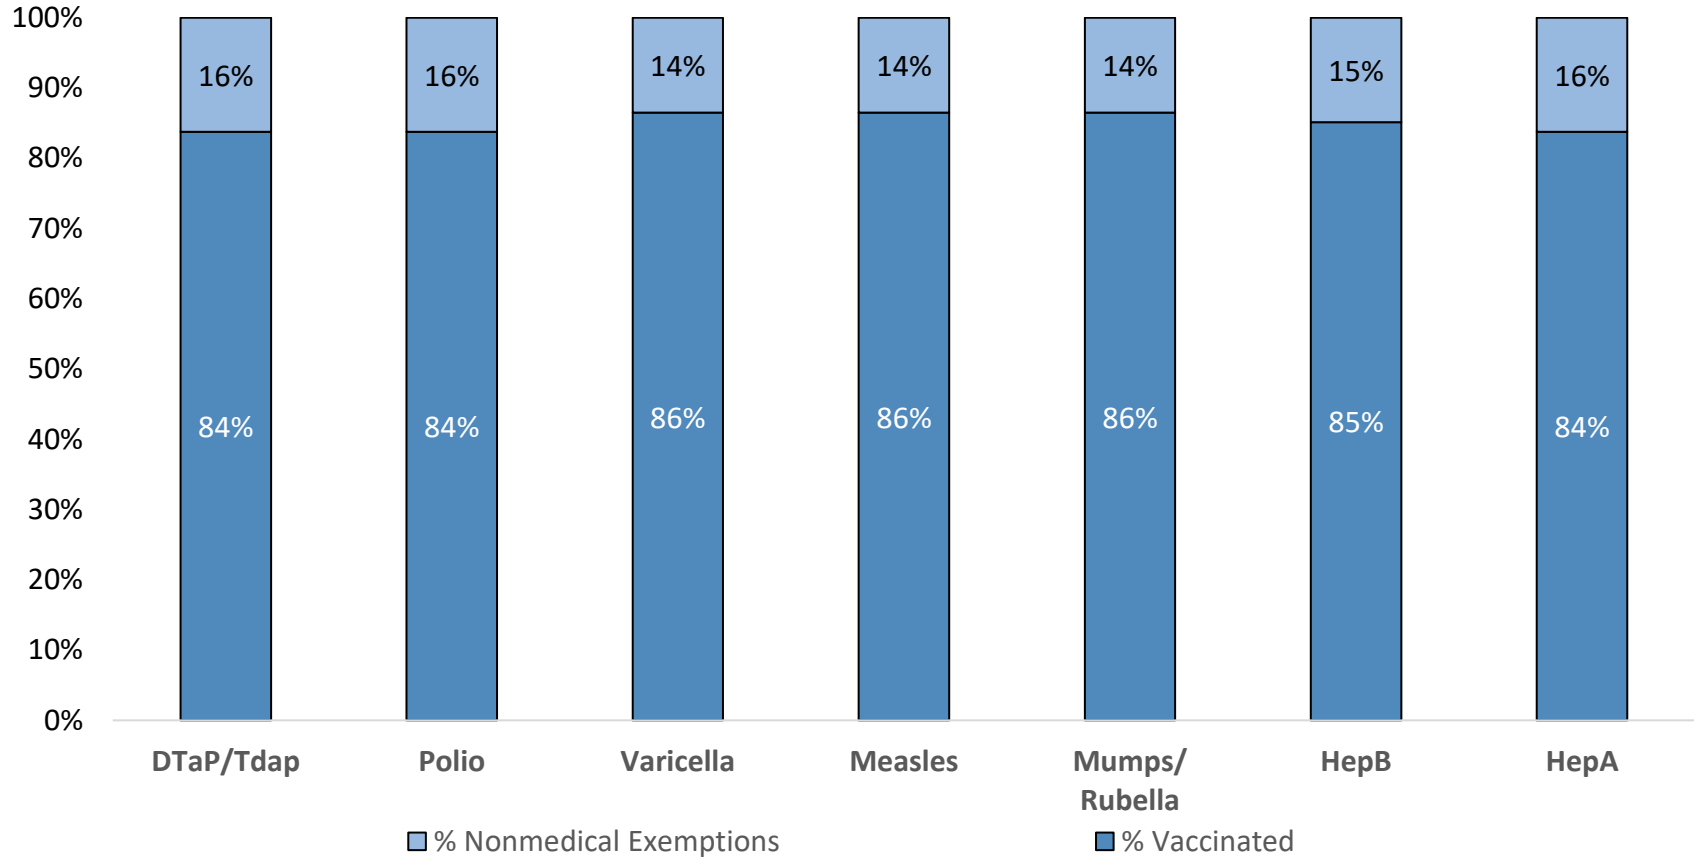

How many kids at Milton-Stateline SDA School are vaccinated: March 2023*

Number of children at the school**:
 Percent of children with no immunization or exemption record:
 Percent of children with a medical exemption for one or more vaccine(s):

74

0%

0%

* Not all immunizations are required for all grades. These numbers may not total 100% if some children have medical exemptions, or are incomplete or in process with immunizations but do not need an exemption because they are on schedule.