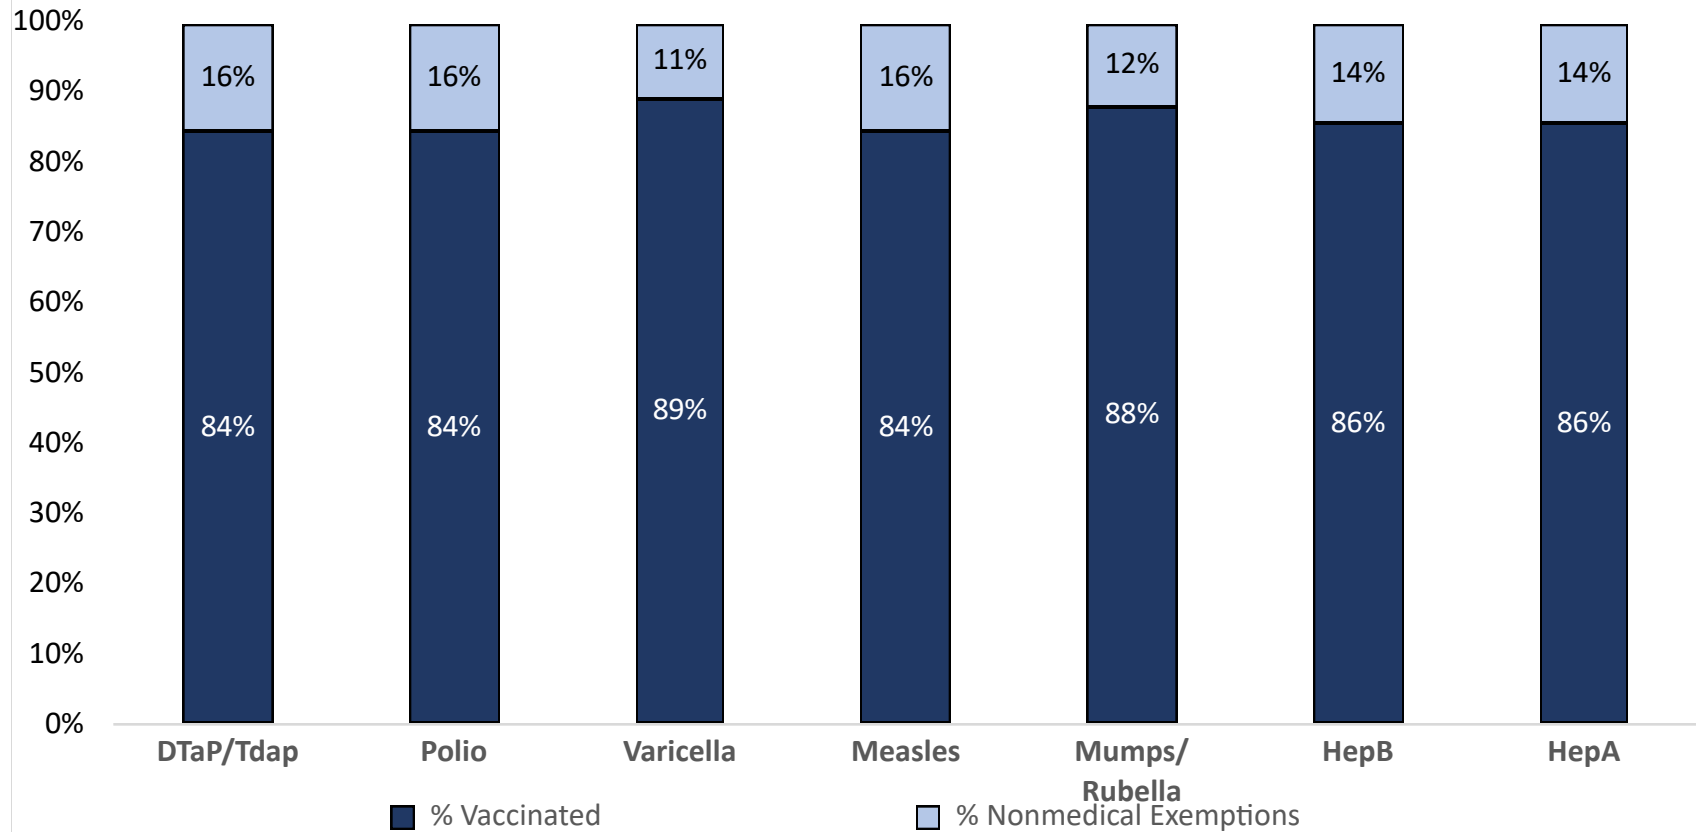

How many Students at Milton-Stateline SDA School are vaccinated? March 2024*

Number of children at the school**: **83**
 Percent of children with no immunization or exemption record: **0%**
 Percent of children with a medical exemption for one or more vaccine(s): **0%**